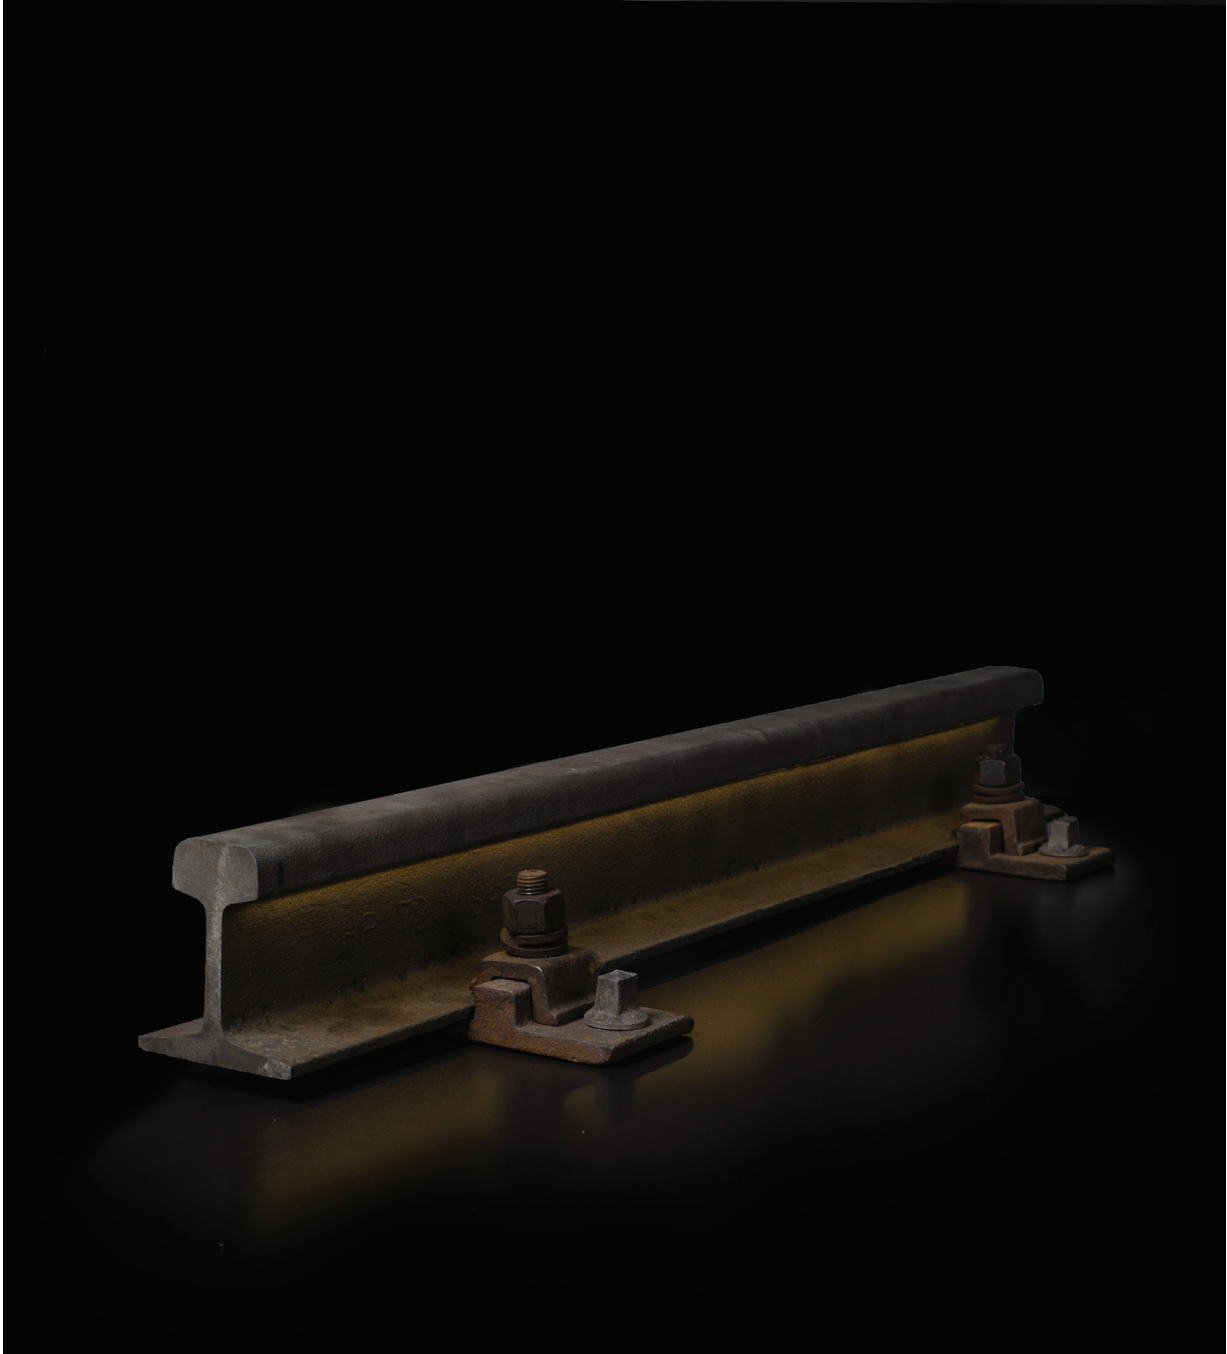

## RAILWAY

Dimensions:

Length:

80, 120cm

Height:

17 cm

Width:

37cm

Light source:

LED

Material:

genuine train rail