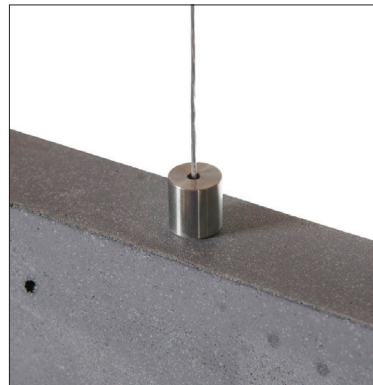

Light source:

LED 14W

Material:

concrete

Colour:

anthracite

Metal components:

stainless steel